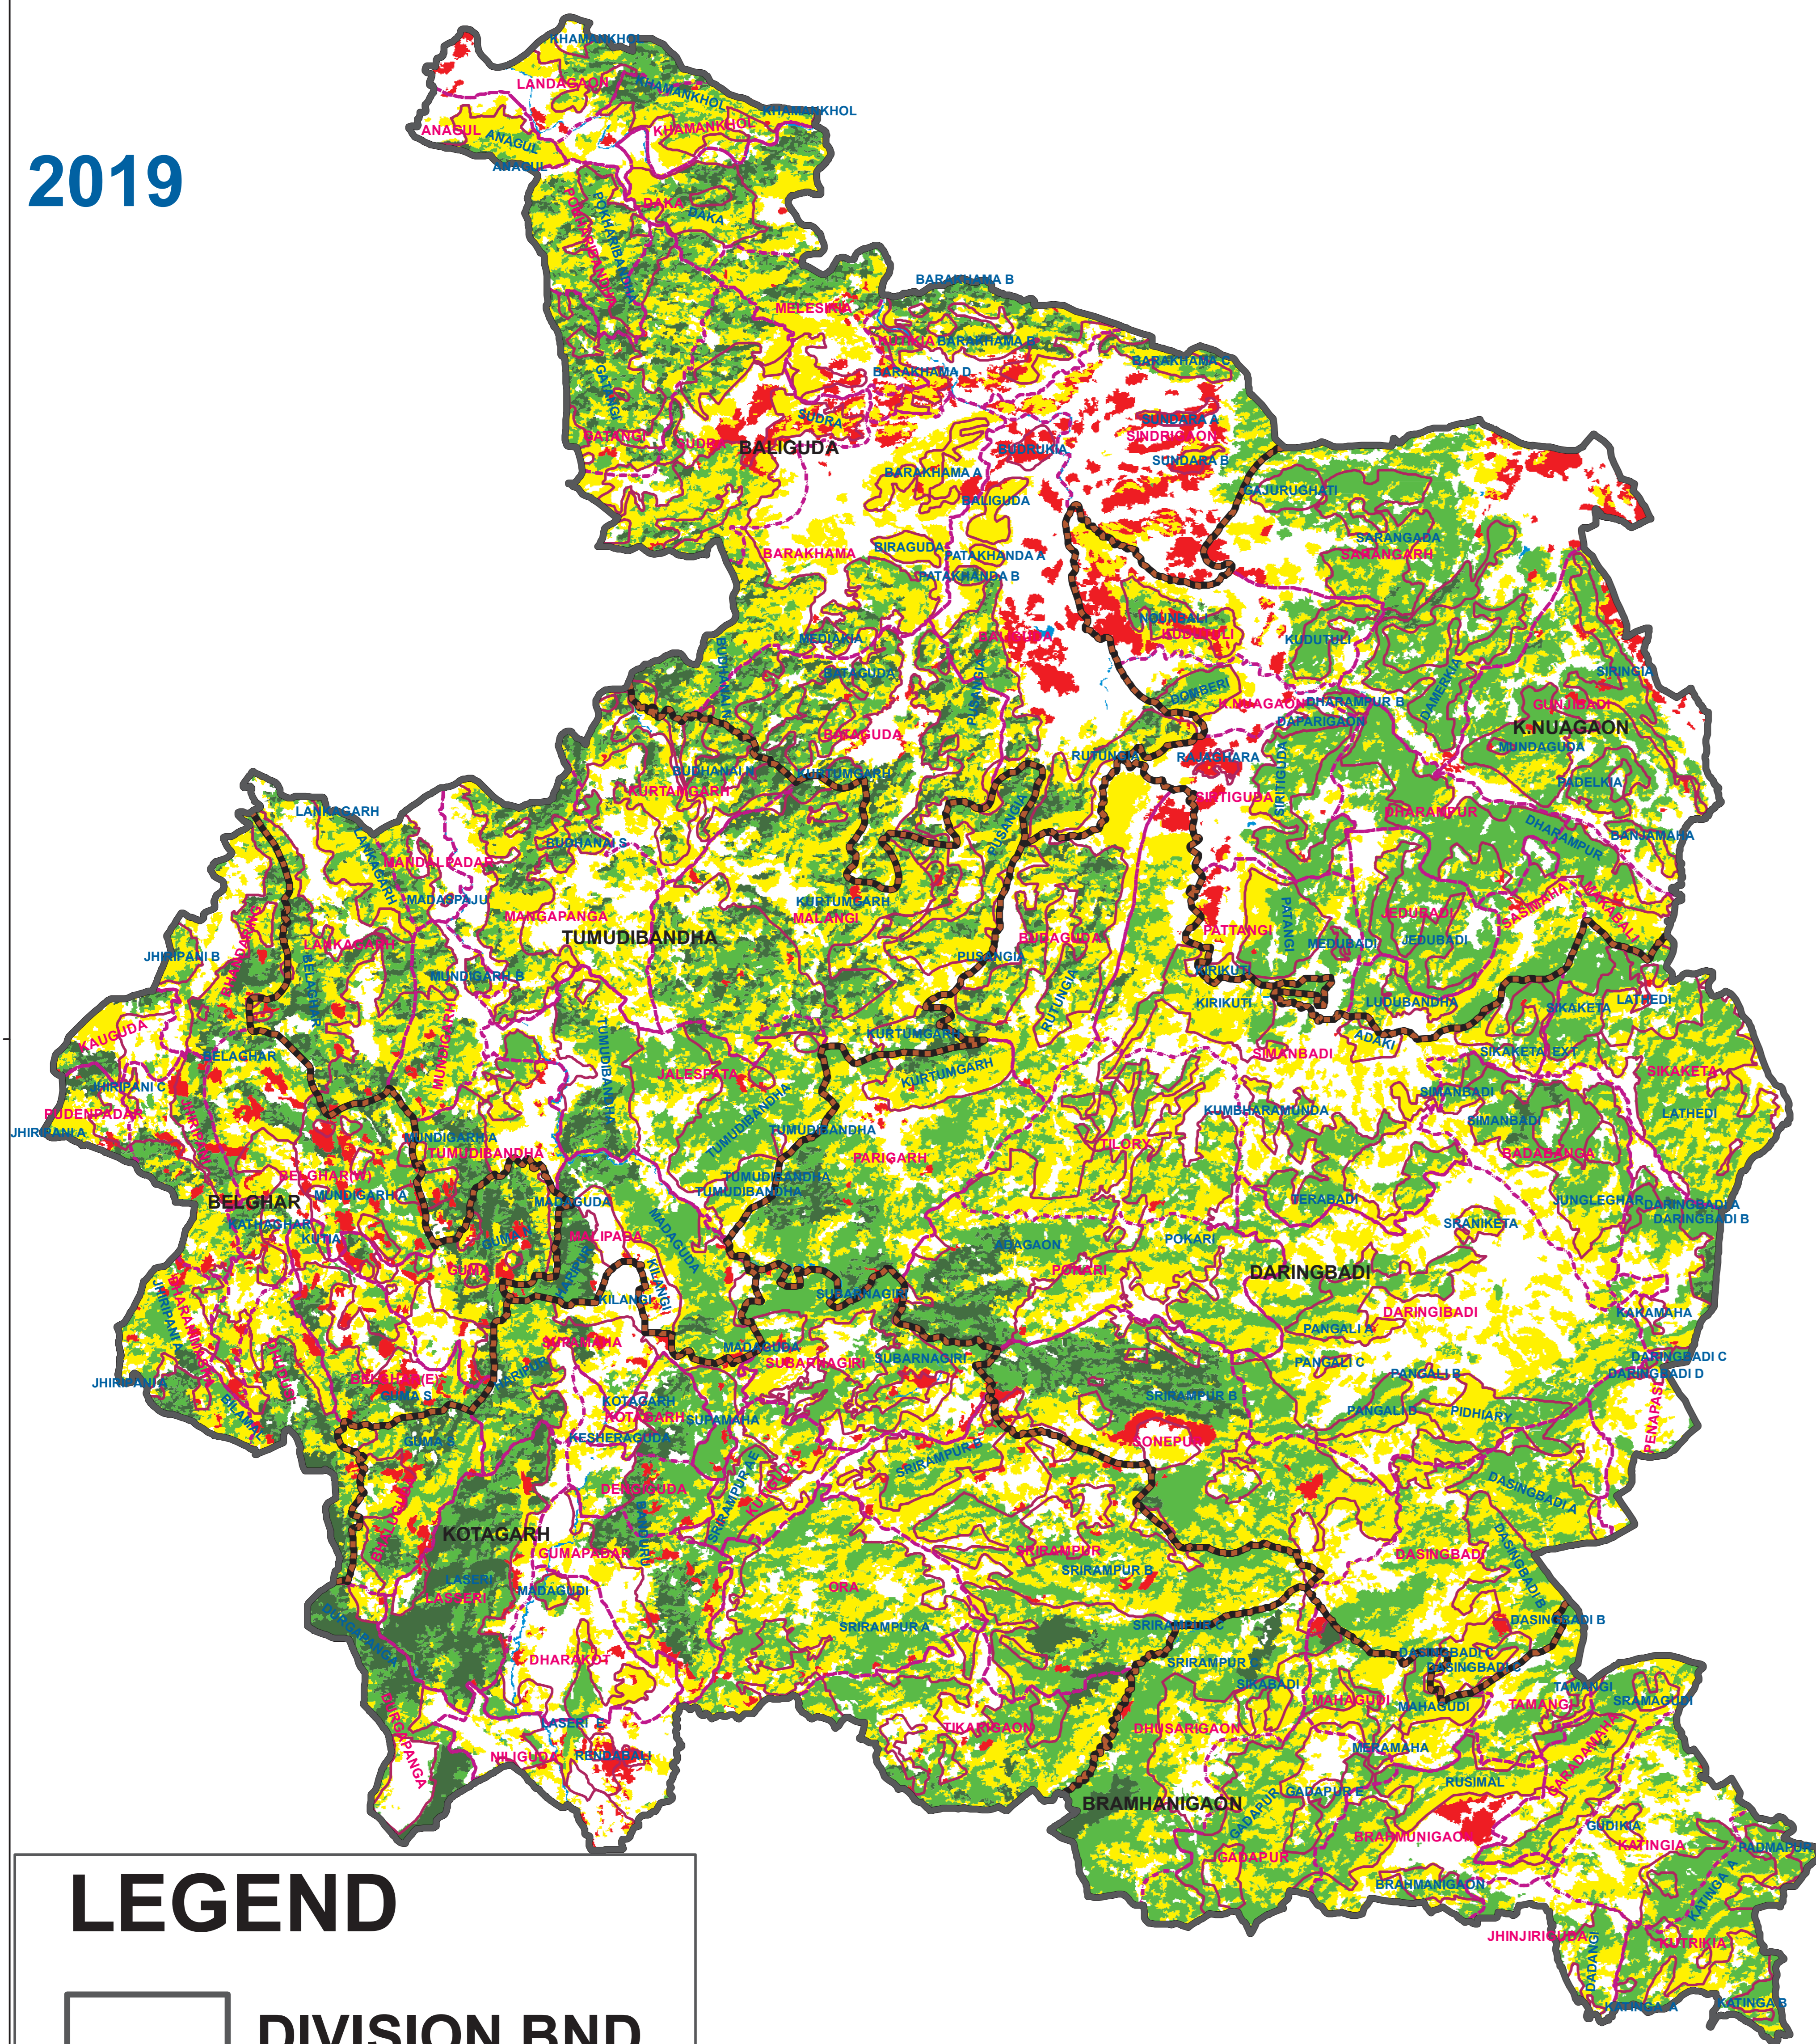

83°30'0"E

84°0'0"E

84°30'0"E

85°0'0"E

20°30'0"N

20°30'0"N

2019

2021

FOREST COVER CHANGE MAP OF BALIGUDA FOREST DIVISION,

LEGEND

-  DIVISION BND
-  RANGE BND
-  BEAT BND
-  FOREST BND

-  Water
-  Non-Forest
-  Scrub
-  Open Forest
-  Moderately Dense Forest
-  Very Dense Forest

PREPARED BY : FOREST IT & GEOMATICS CENTRE
FOREST HEADQUARTERS, ODISHA
BHUBANESWAR

83°30'0"E

84°0'0"E

84°30'0"E

85°0'0"E

19°30'0"N

19°30'0"N