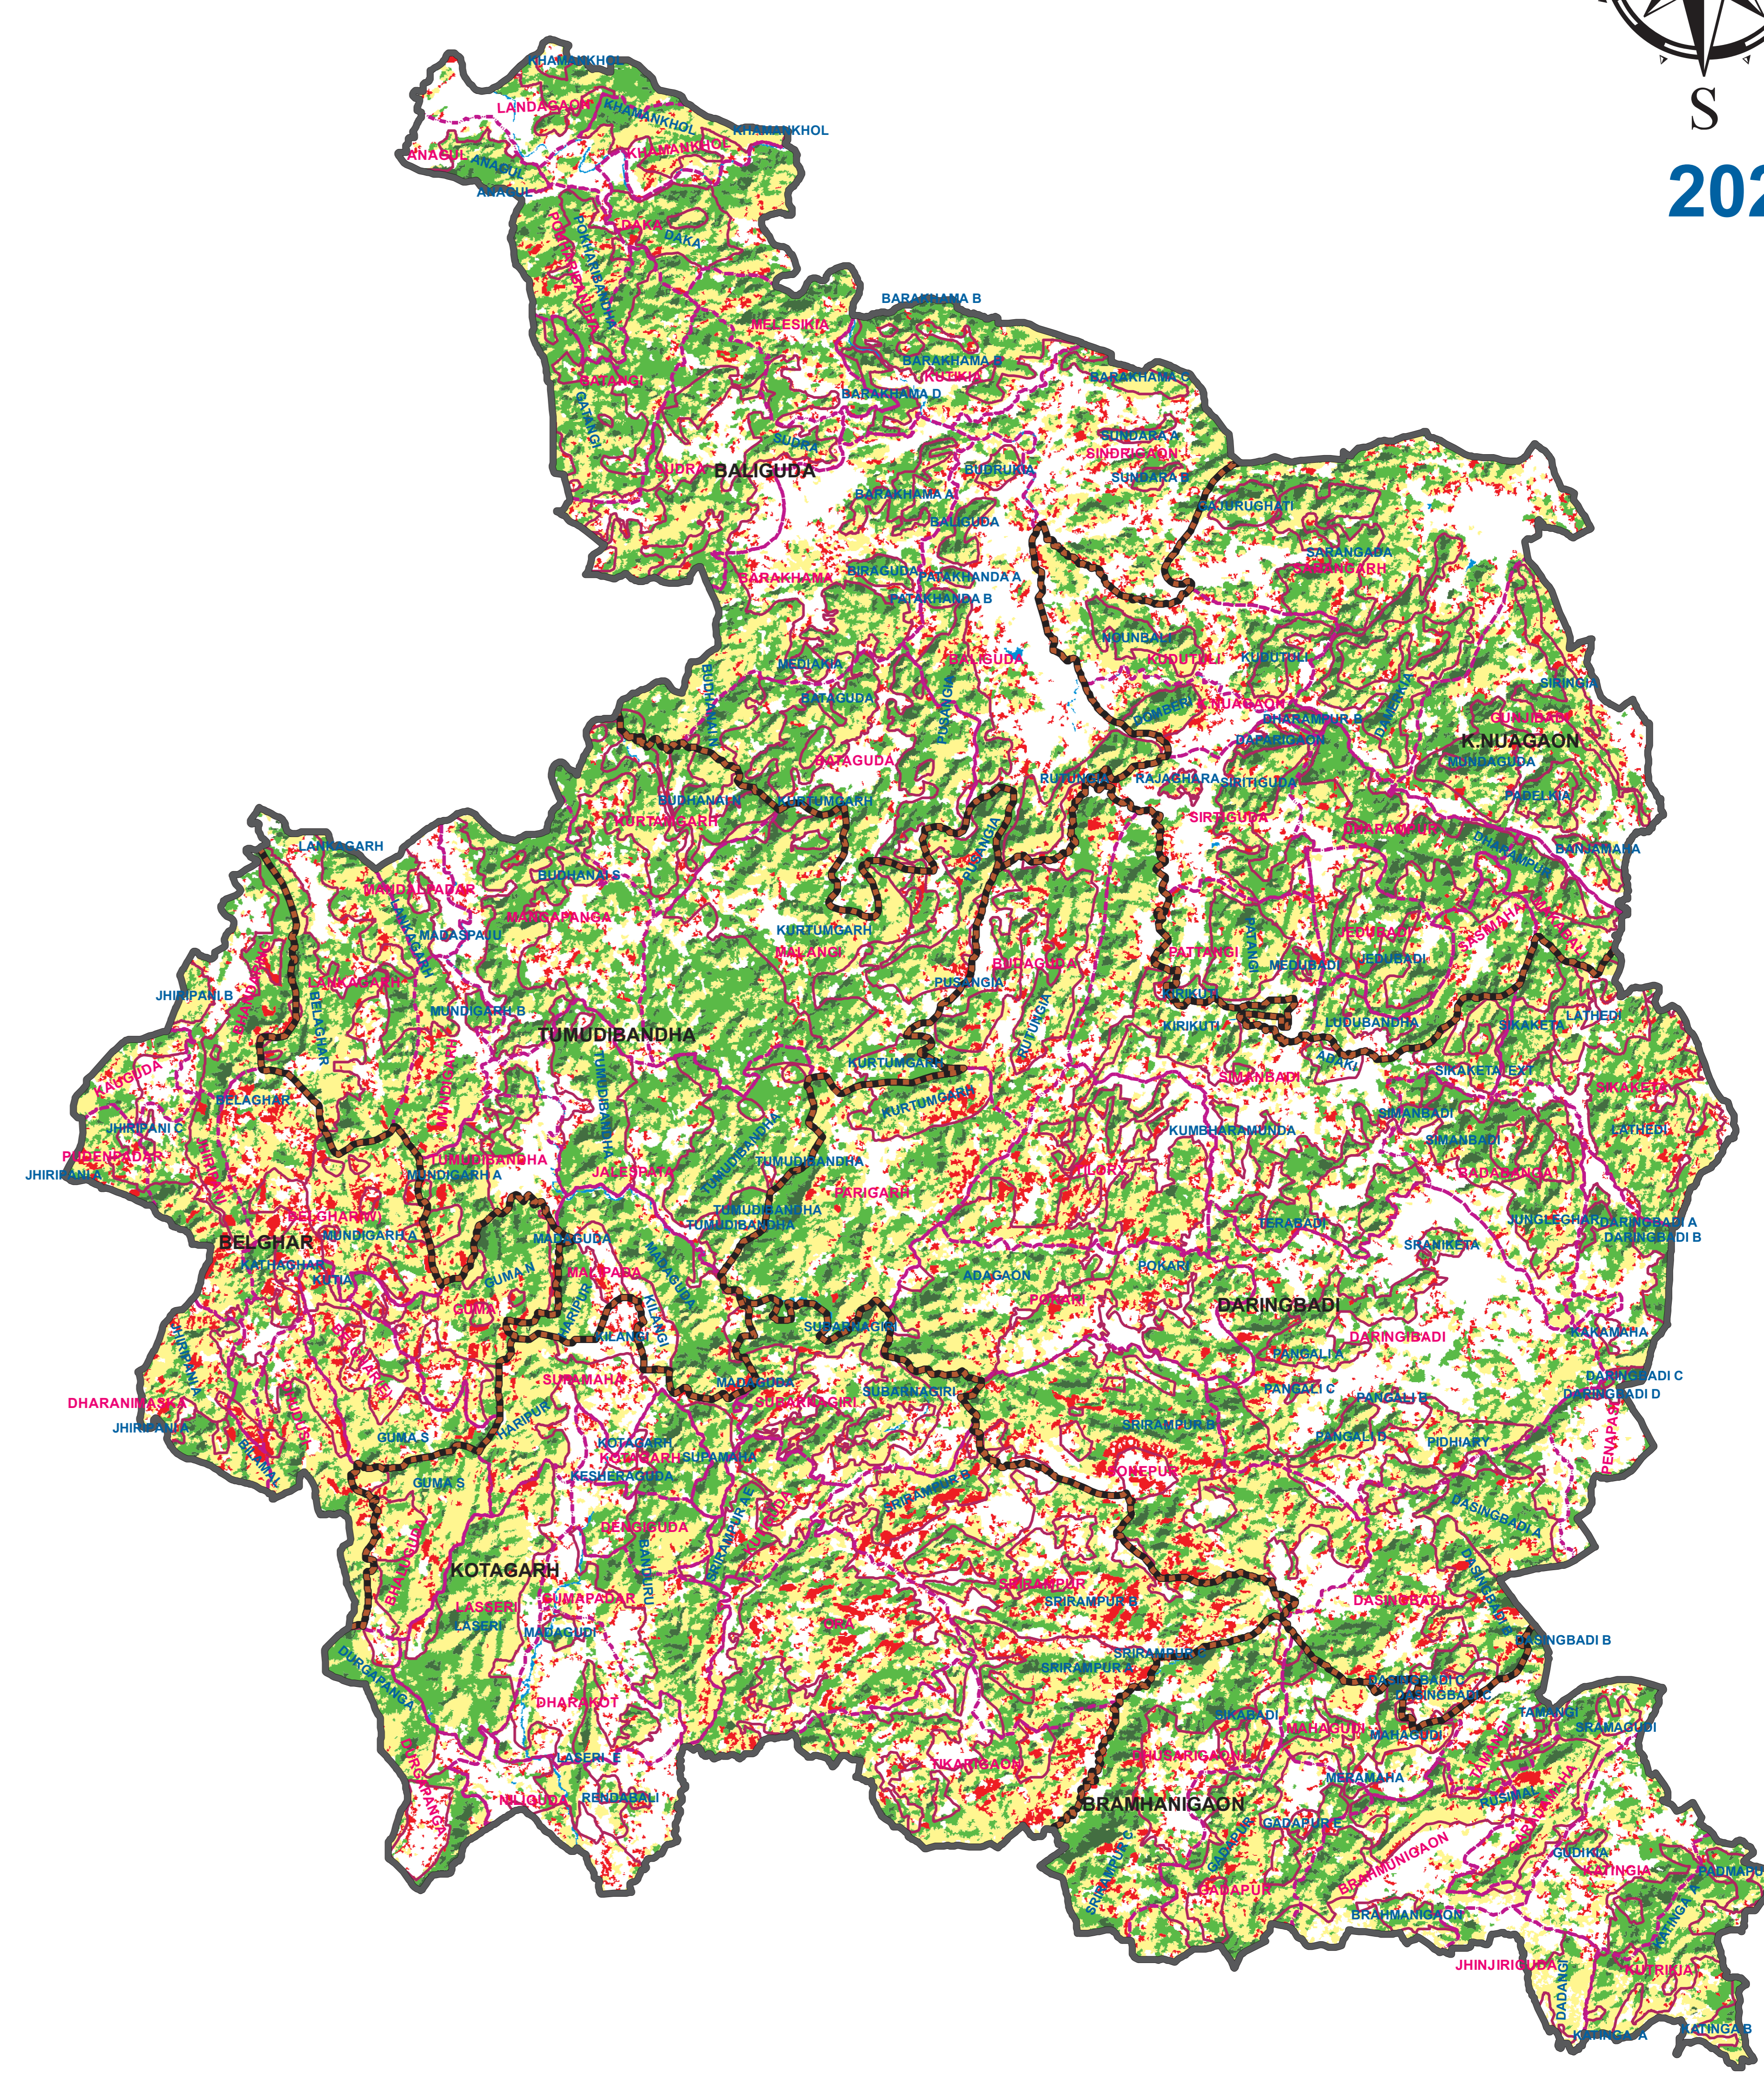

83°30'0"E

84°0'0"E

84°30'0"E

85°0'0"E

20°30'0"N

20°30'0"N

2019

2021

FOREST COVER CHANGE MAP OF BALIGUDA FOREST DIVISION,

LEGEND

-  DIVISION BND
-  RANGE BND
-  BEAT BND
-  FOREST BND

-  Water
-  Non-Forest
-  Scrub
-  Open Forest
-  Moderately Dense Forest
-  Very Dense Forest

PREPARED BY : FOREST IT & GEOMATICS CENTRE
FOREST HEADQUARTERS, ODISHA
BHUBANESWAR

83°30'0"E

84°0'0"E

84°30'0"E

85°0'0"E

19°30'0"N

19°30'0"N