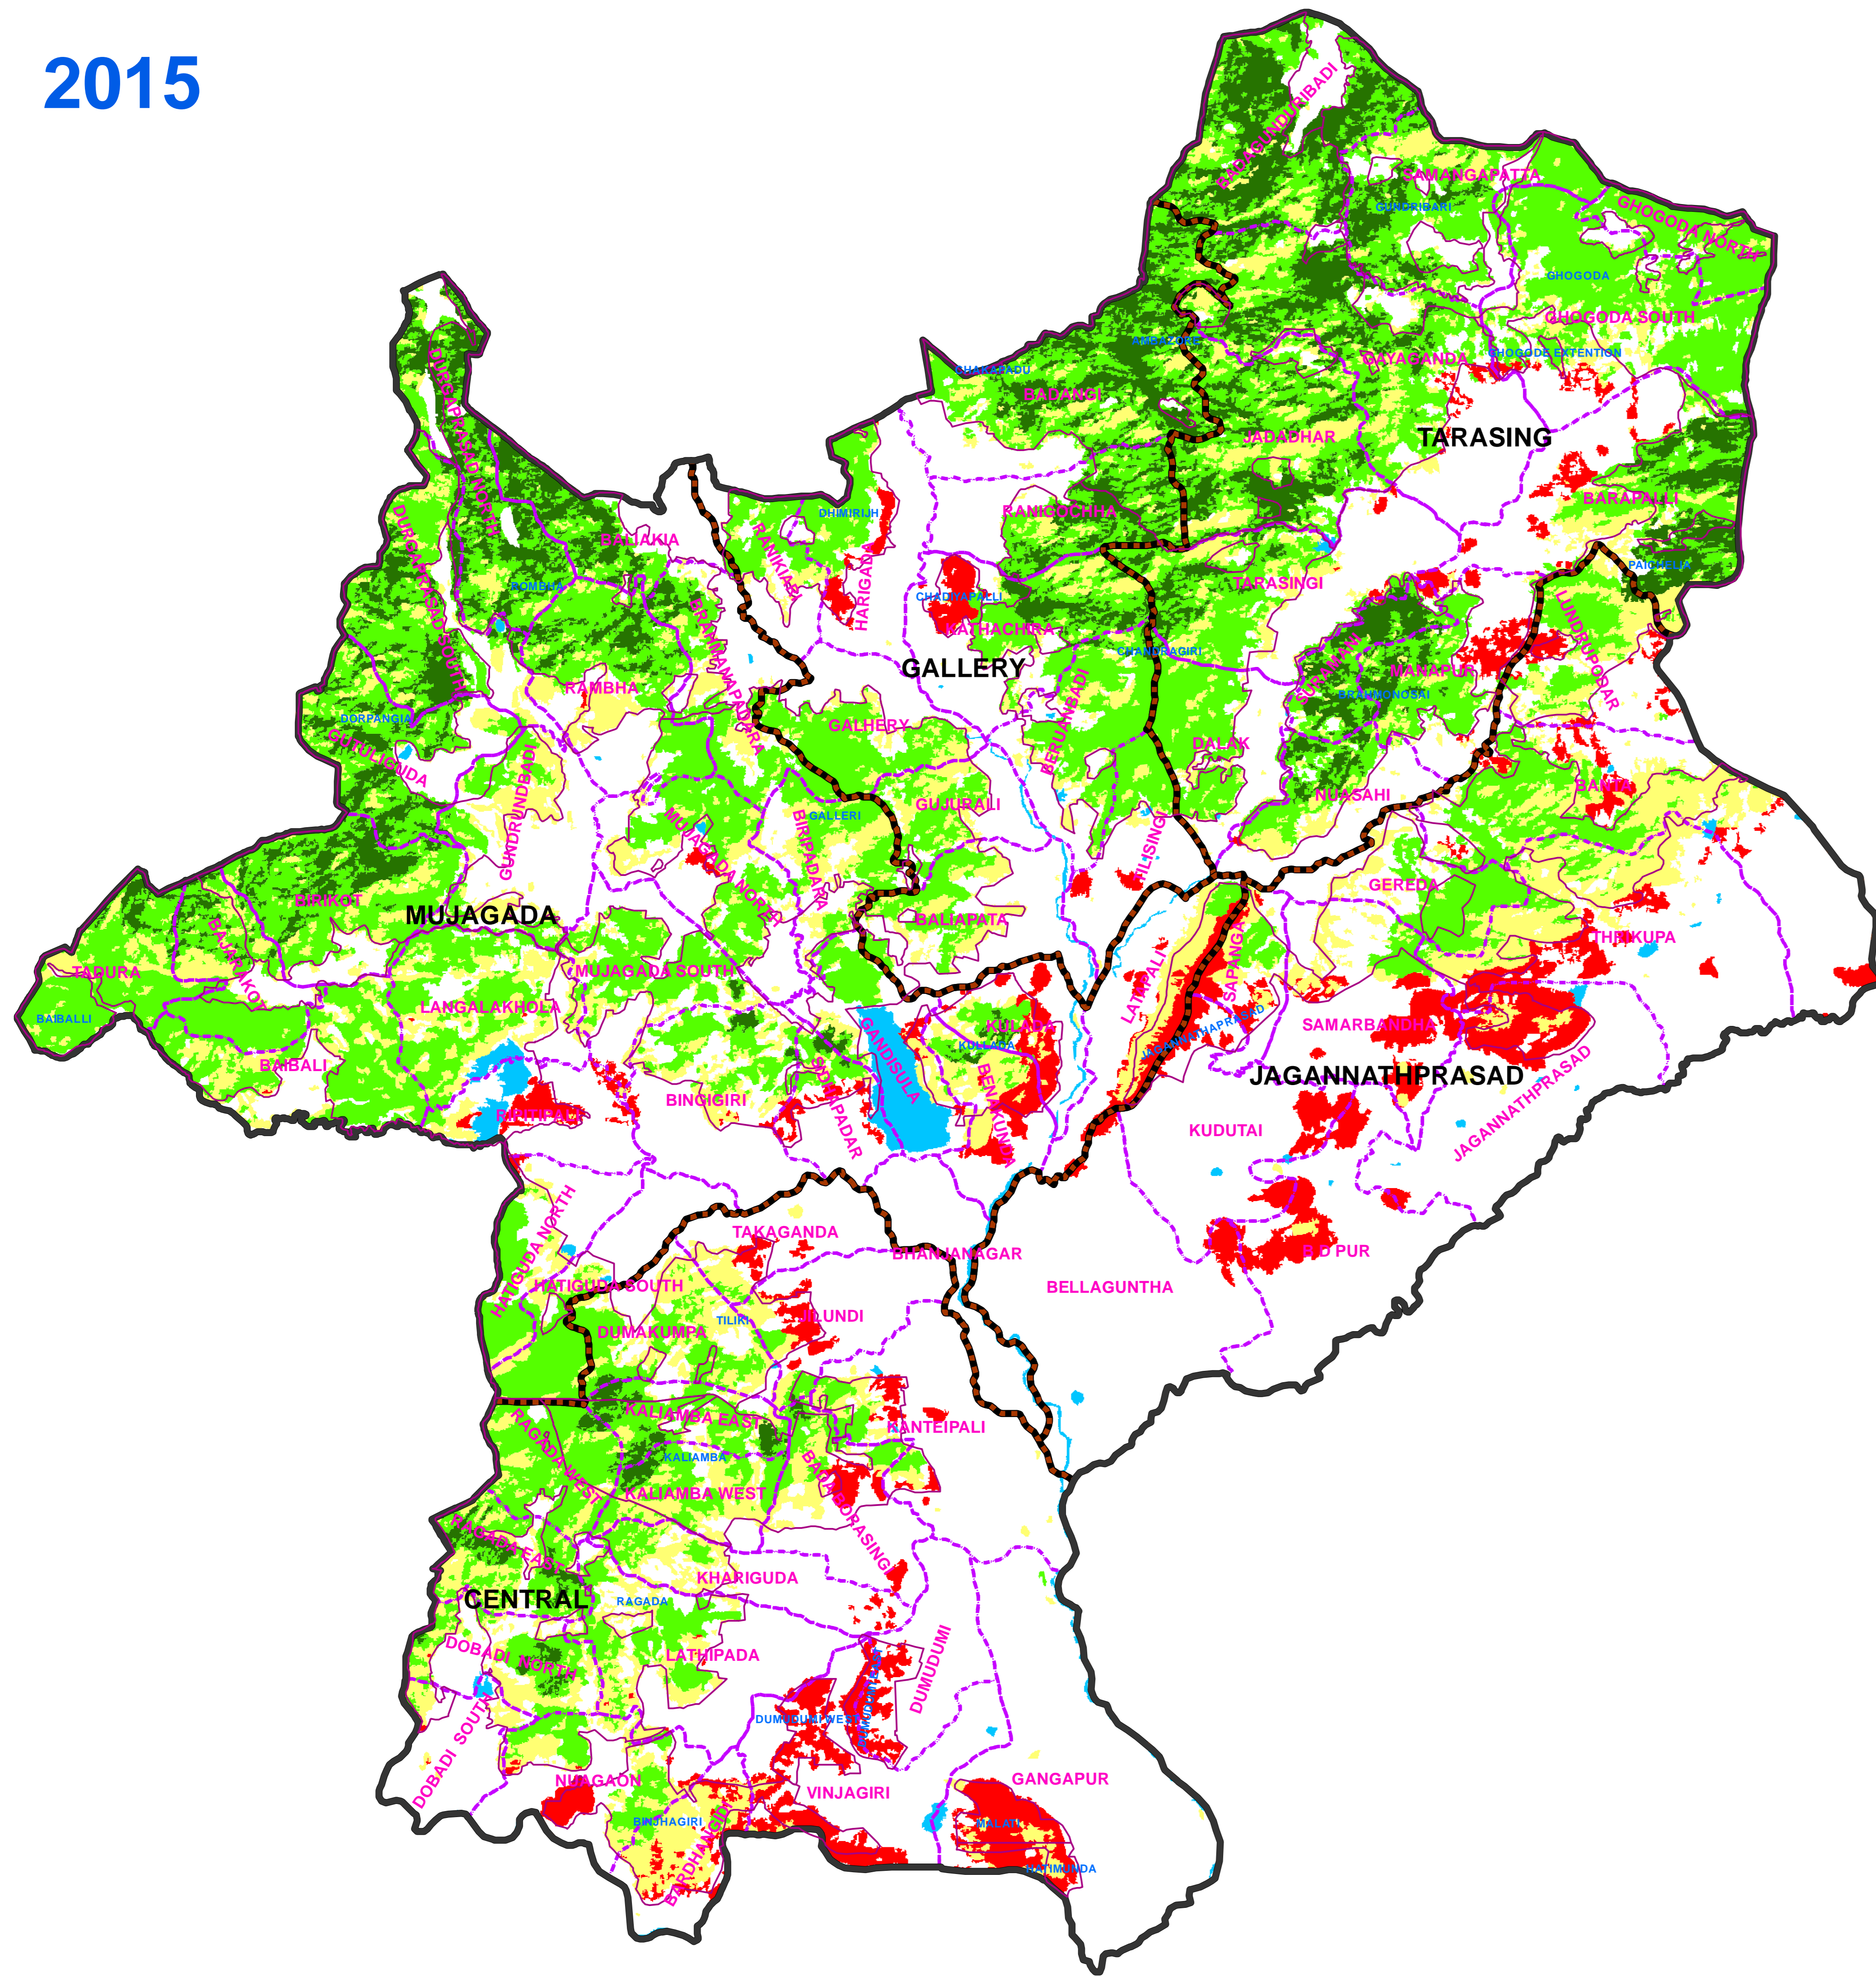

FOREST COVER CHANGE MAP OF GHUMUSUR NORTH FOREST DIVISION,

2015

2017

LEGEND

-  DIVISION BND
-  RANGE BND
-  BEAT BND
-  FOREST BND

-  Water
-  Non-Forest
-  Scrub
-  Open Forest
-  Moderately Dense Forest
-  Very Dense Forest