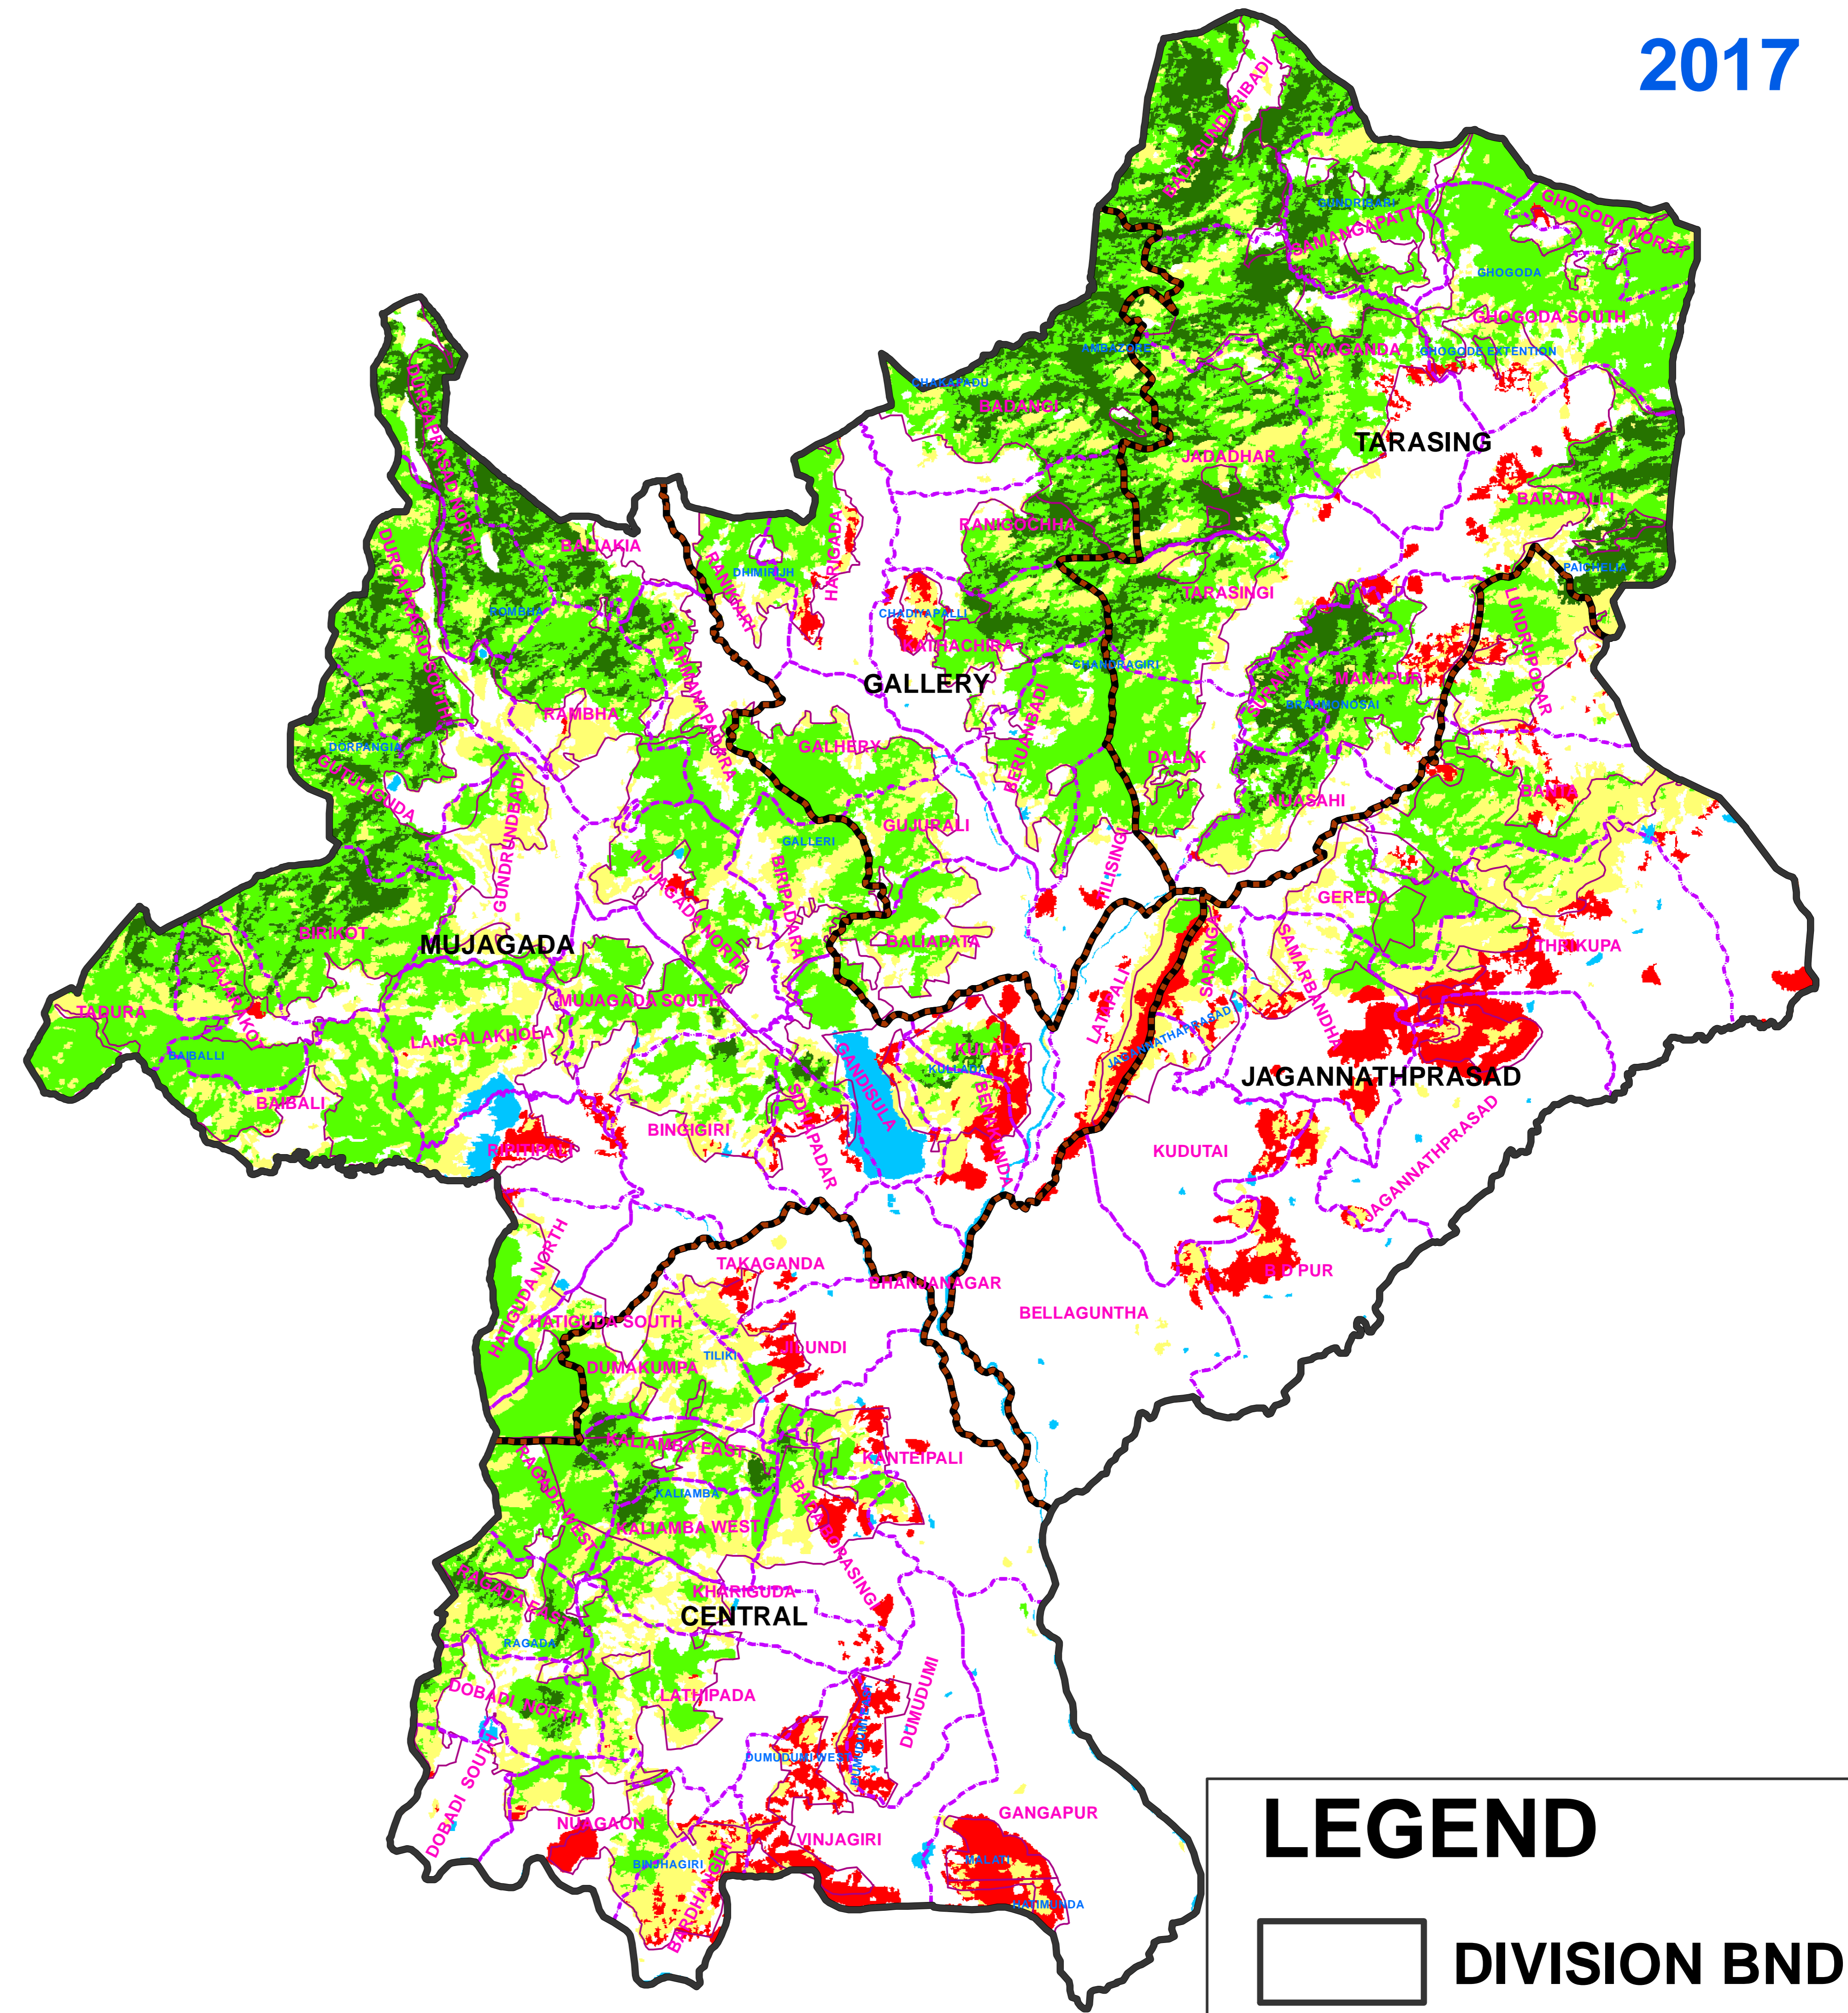

FOREST COVER CHANGE MAP OF GHUMUSUR NORTH FOREST DIVISION,

2015

2017

LEGEND

-  DIVISION BND
-  RANGE BND
-  BEAT BND
-  FOREST BND

-  Water
-  Non-Forest
-  Scrub
-  Open Forest
-  Moderately Dense Forest
-  Very Dense Forest