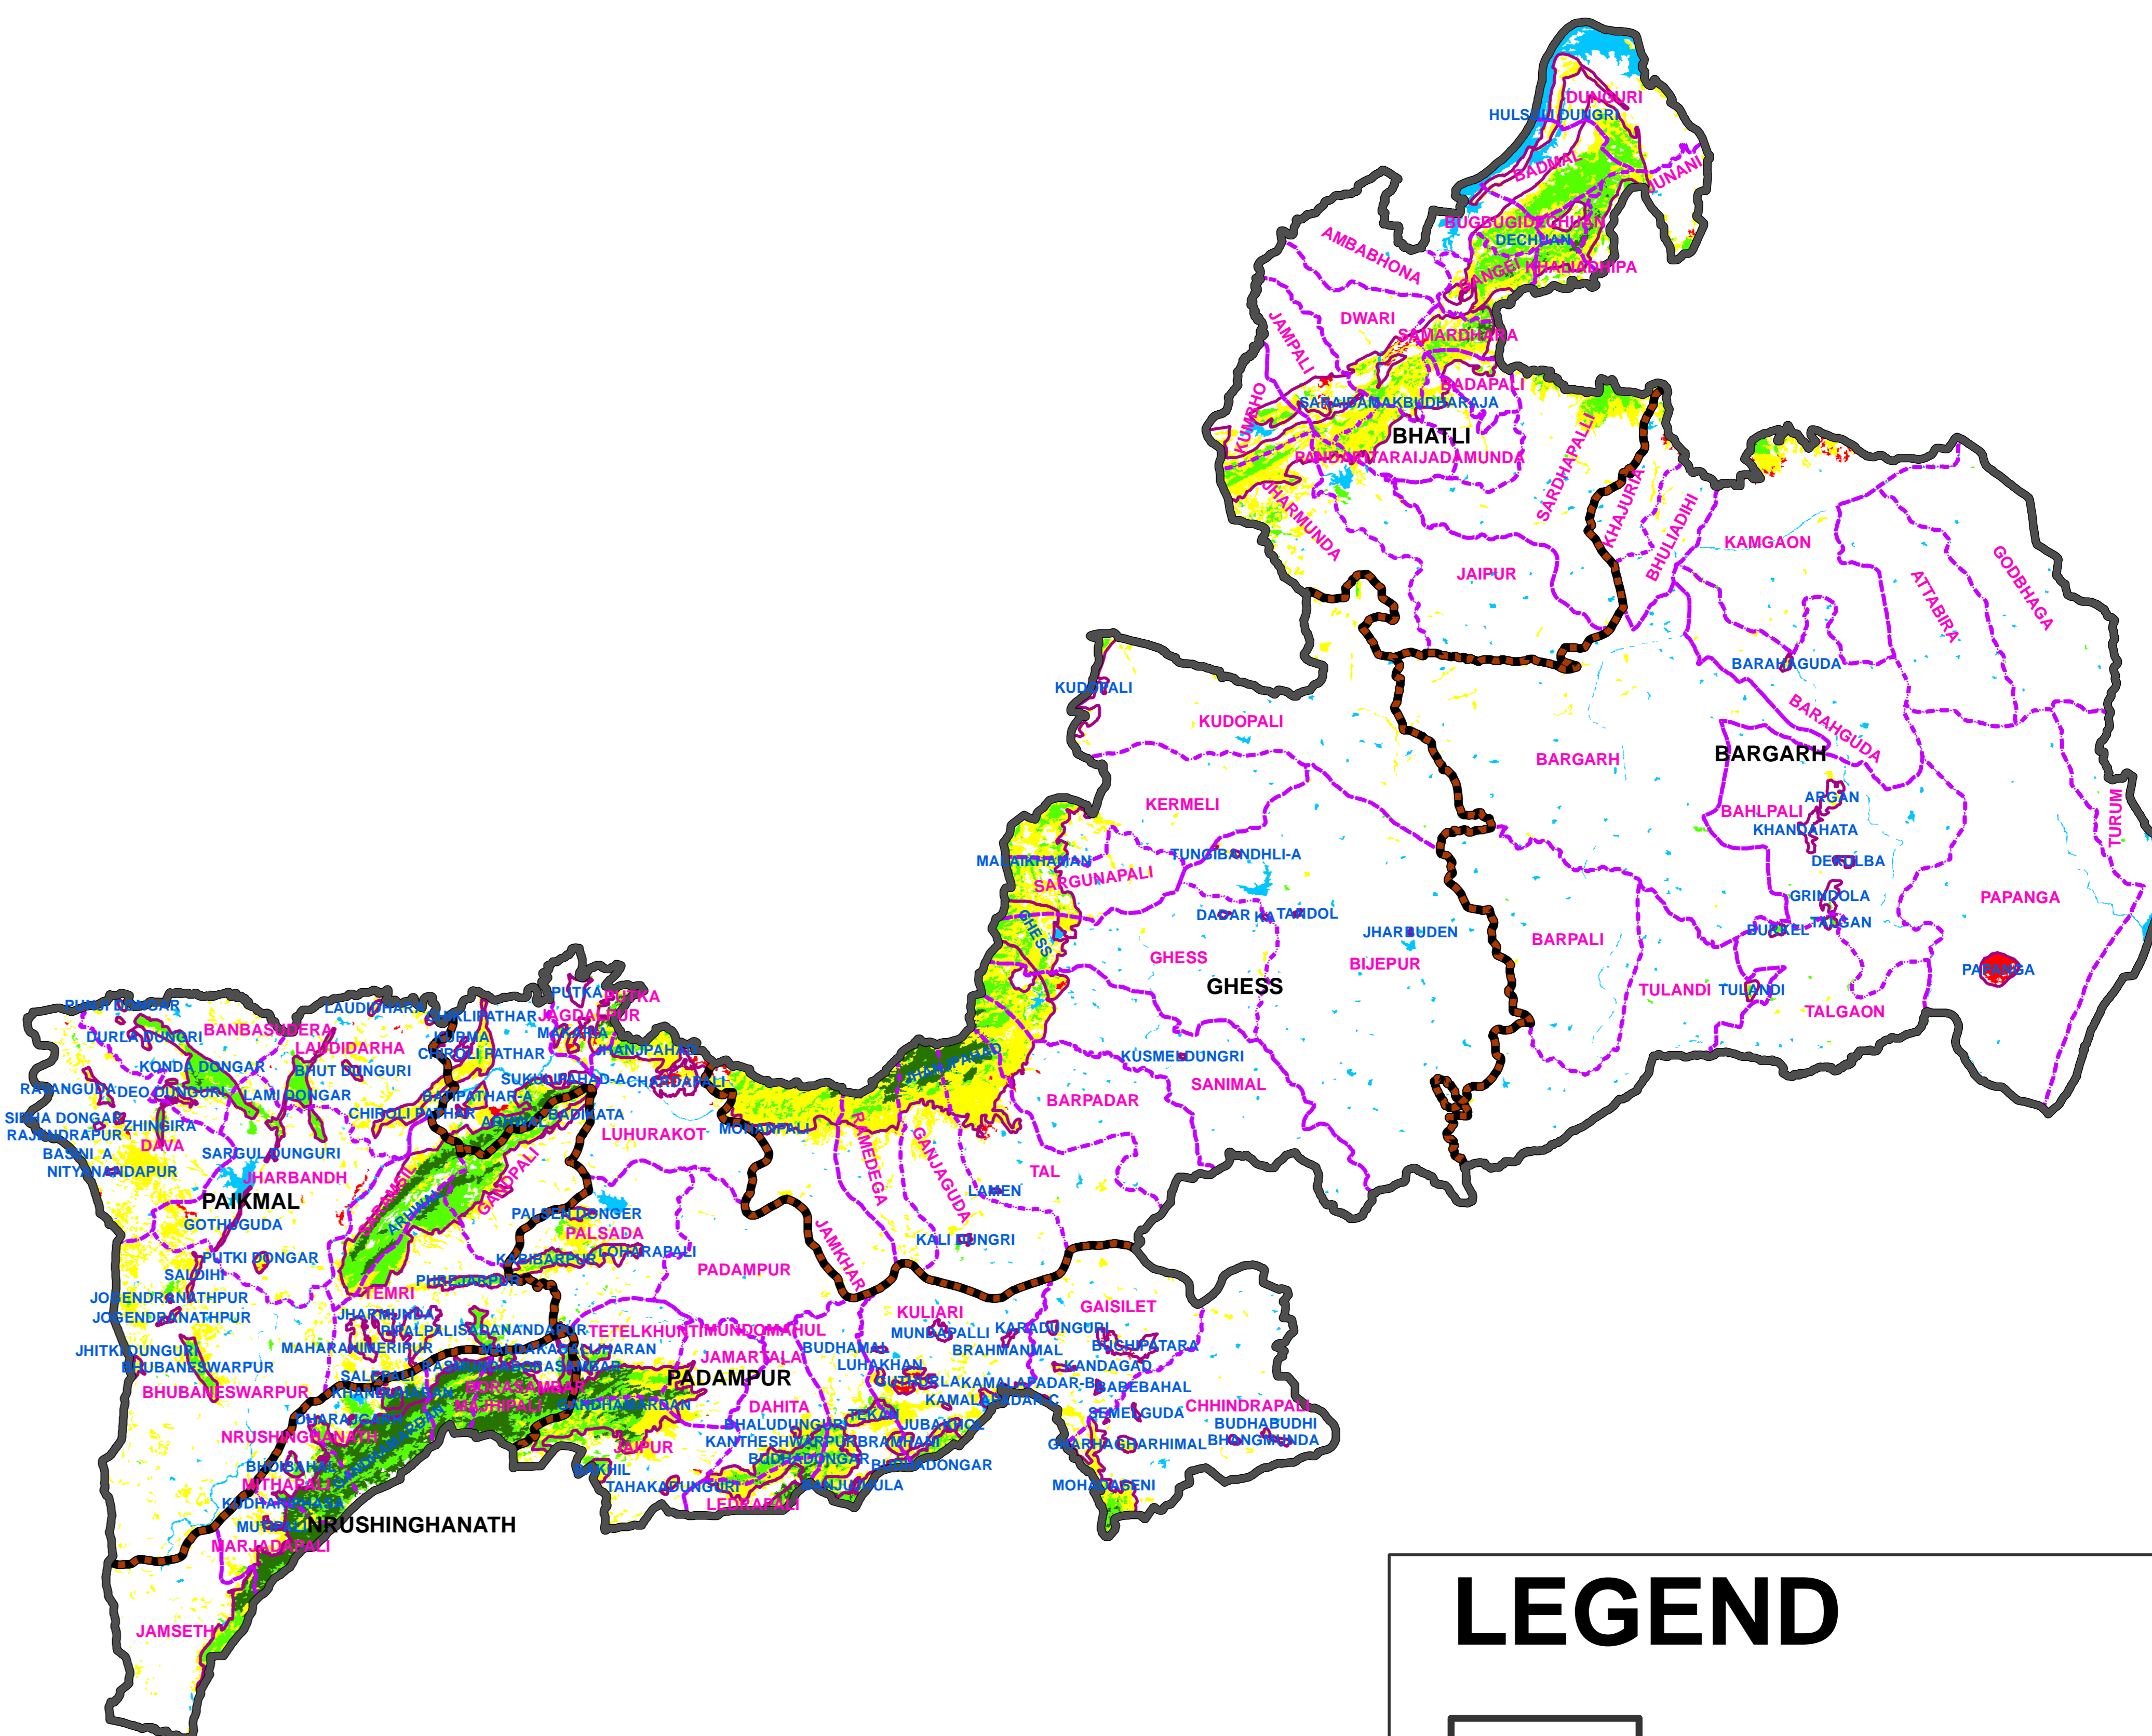

FOREST COVER CHANGE MAP OF BARAGARH FOREST DIVISION,

2019

2021

LEGEND

- DIVISION BND
- RANGE BND
- BEAT BND
- FOREST BND

- Water
- Non-Forest
- Scrub
- Open Forest
- Moderately Dense Forest
- Very Dense Forest

PREPARED BY : FOREST IT & GEOMATICS CENTRE
FOREST HEADQUARTERS, ODISHA
BHUBANESWAR