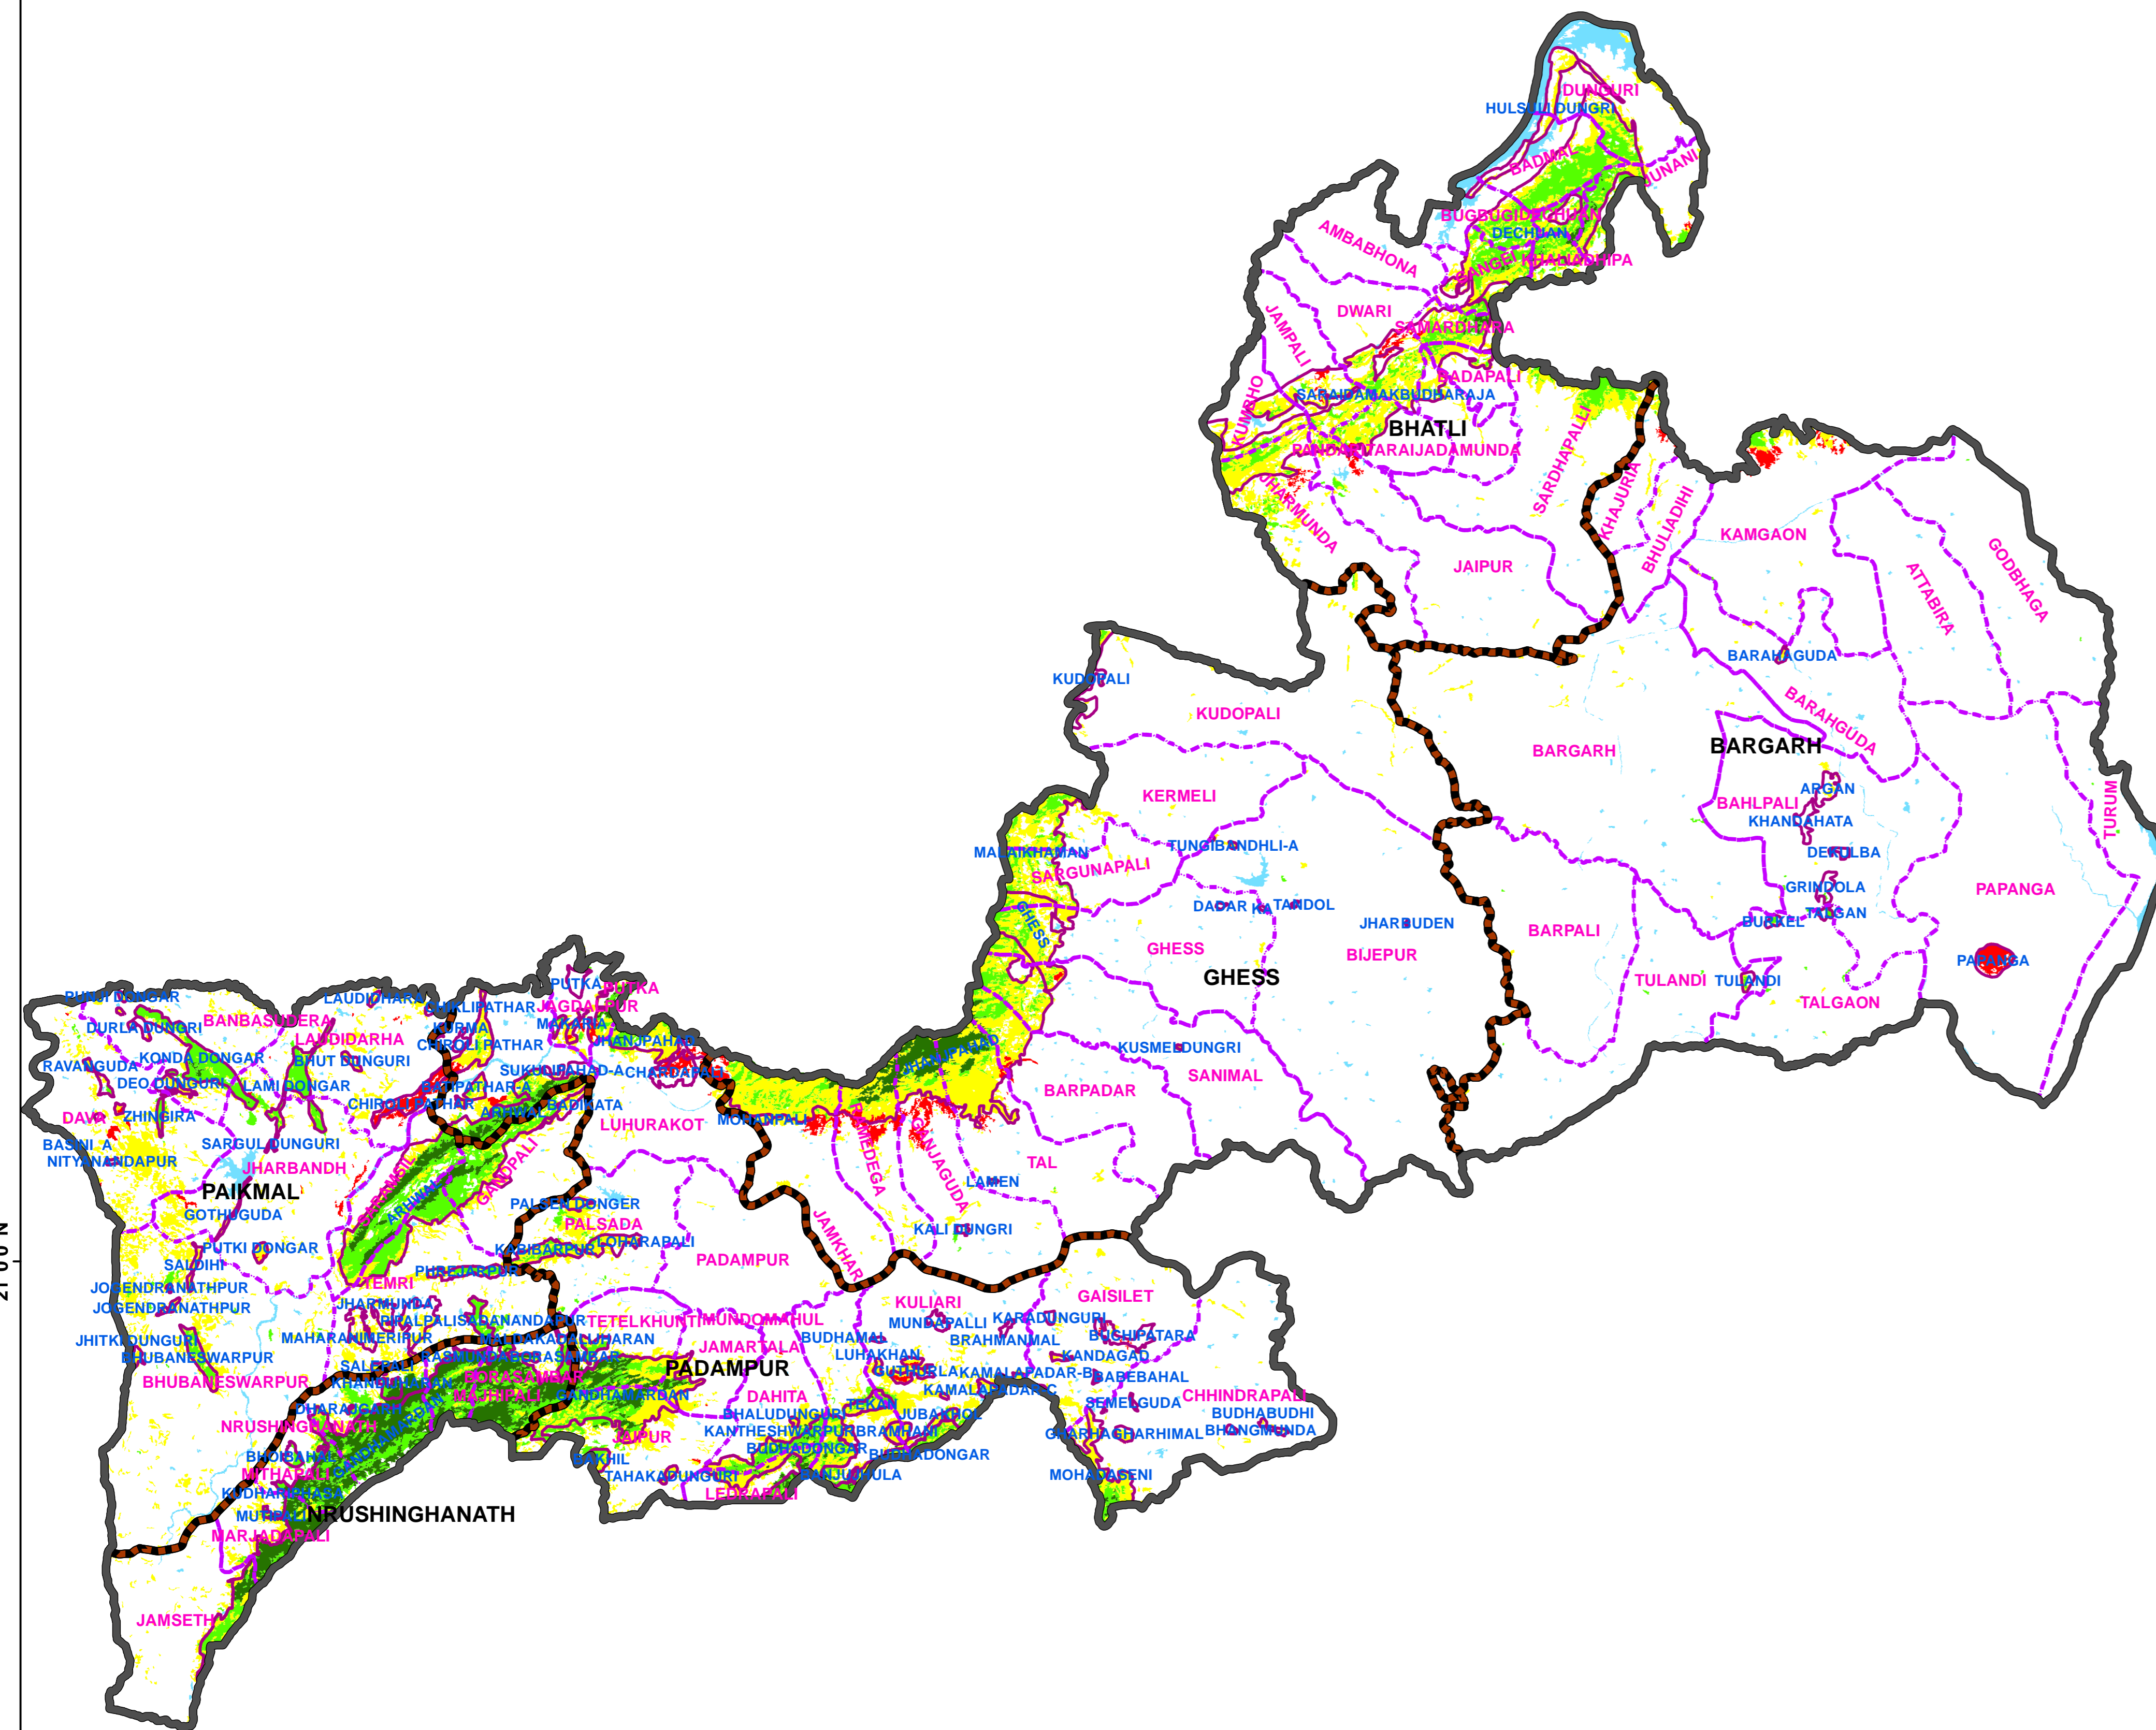

FOREST COVER CHANGE MAP OF BARAGARH FOREST DIVISION,

2019

2021

LEGEND

- DIVISION BND
- RANGE BND
- BEAT BND
- FOREST BND

- Water
- Non-Forest
- Scrub
- Open Forest
- Moderately Dense Forest
- Very Dense Forest

PREPARED BY : FOREST IT & GEOMATICS CENTRE
FOREST HEADQUARTERS, ODISHA
BHUBANESWAR