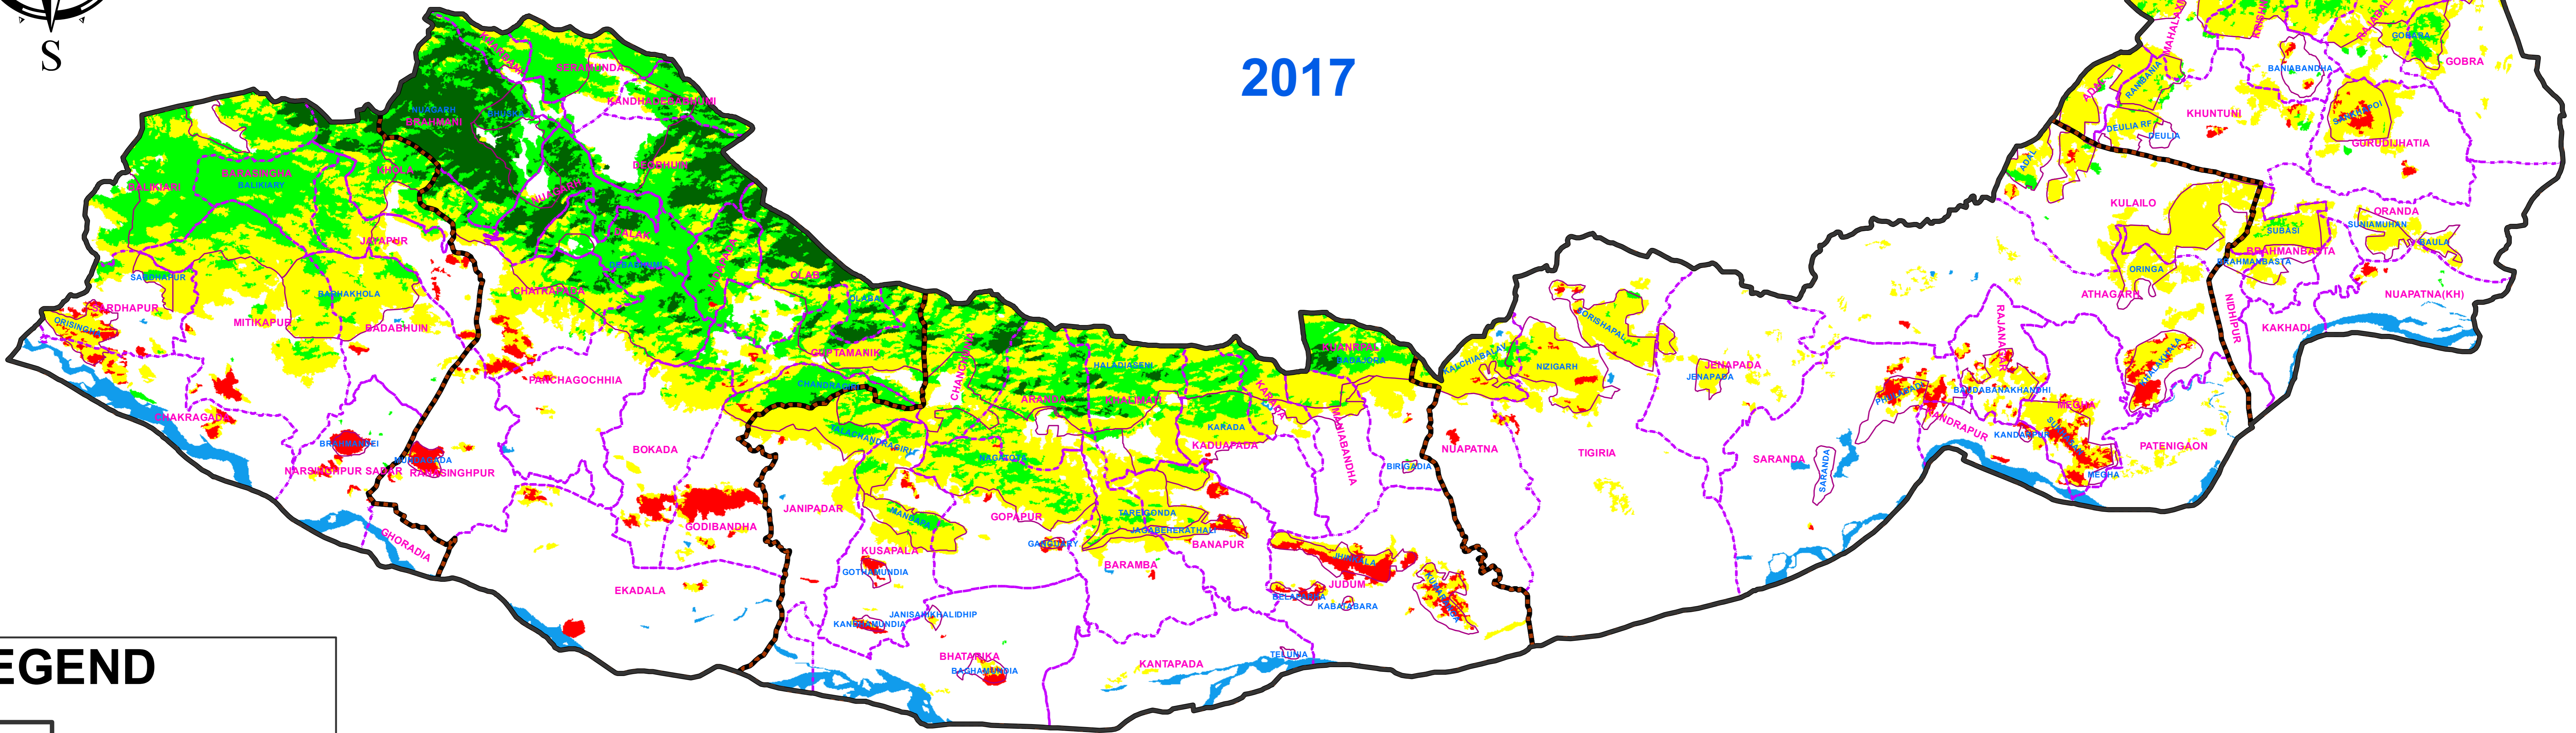

FOREST COVER CHANGE MAP OF ATHAGARH FOREST DIVISION ANGUL CIRCLE

2017

LEGEND

- DIVISION BND
- RANGE BND
- BEAT BND
- FOREST BND

- Water
- Non-Forest
- Scrub
- Open Forest
- Moderately Dense Forest
- Very Dense Forest

2015