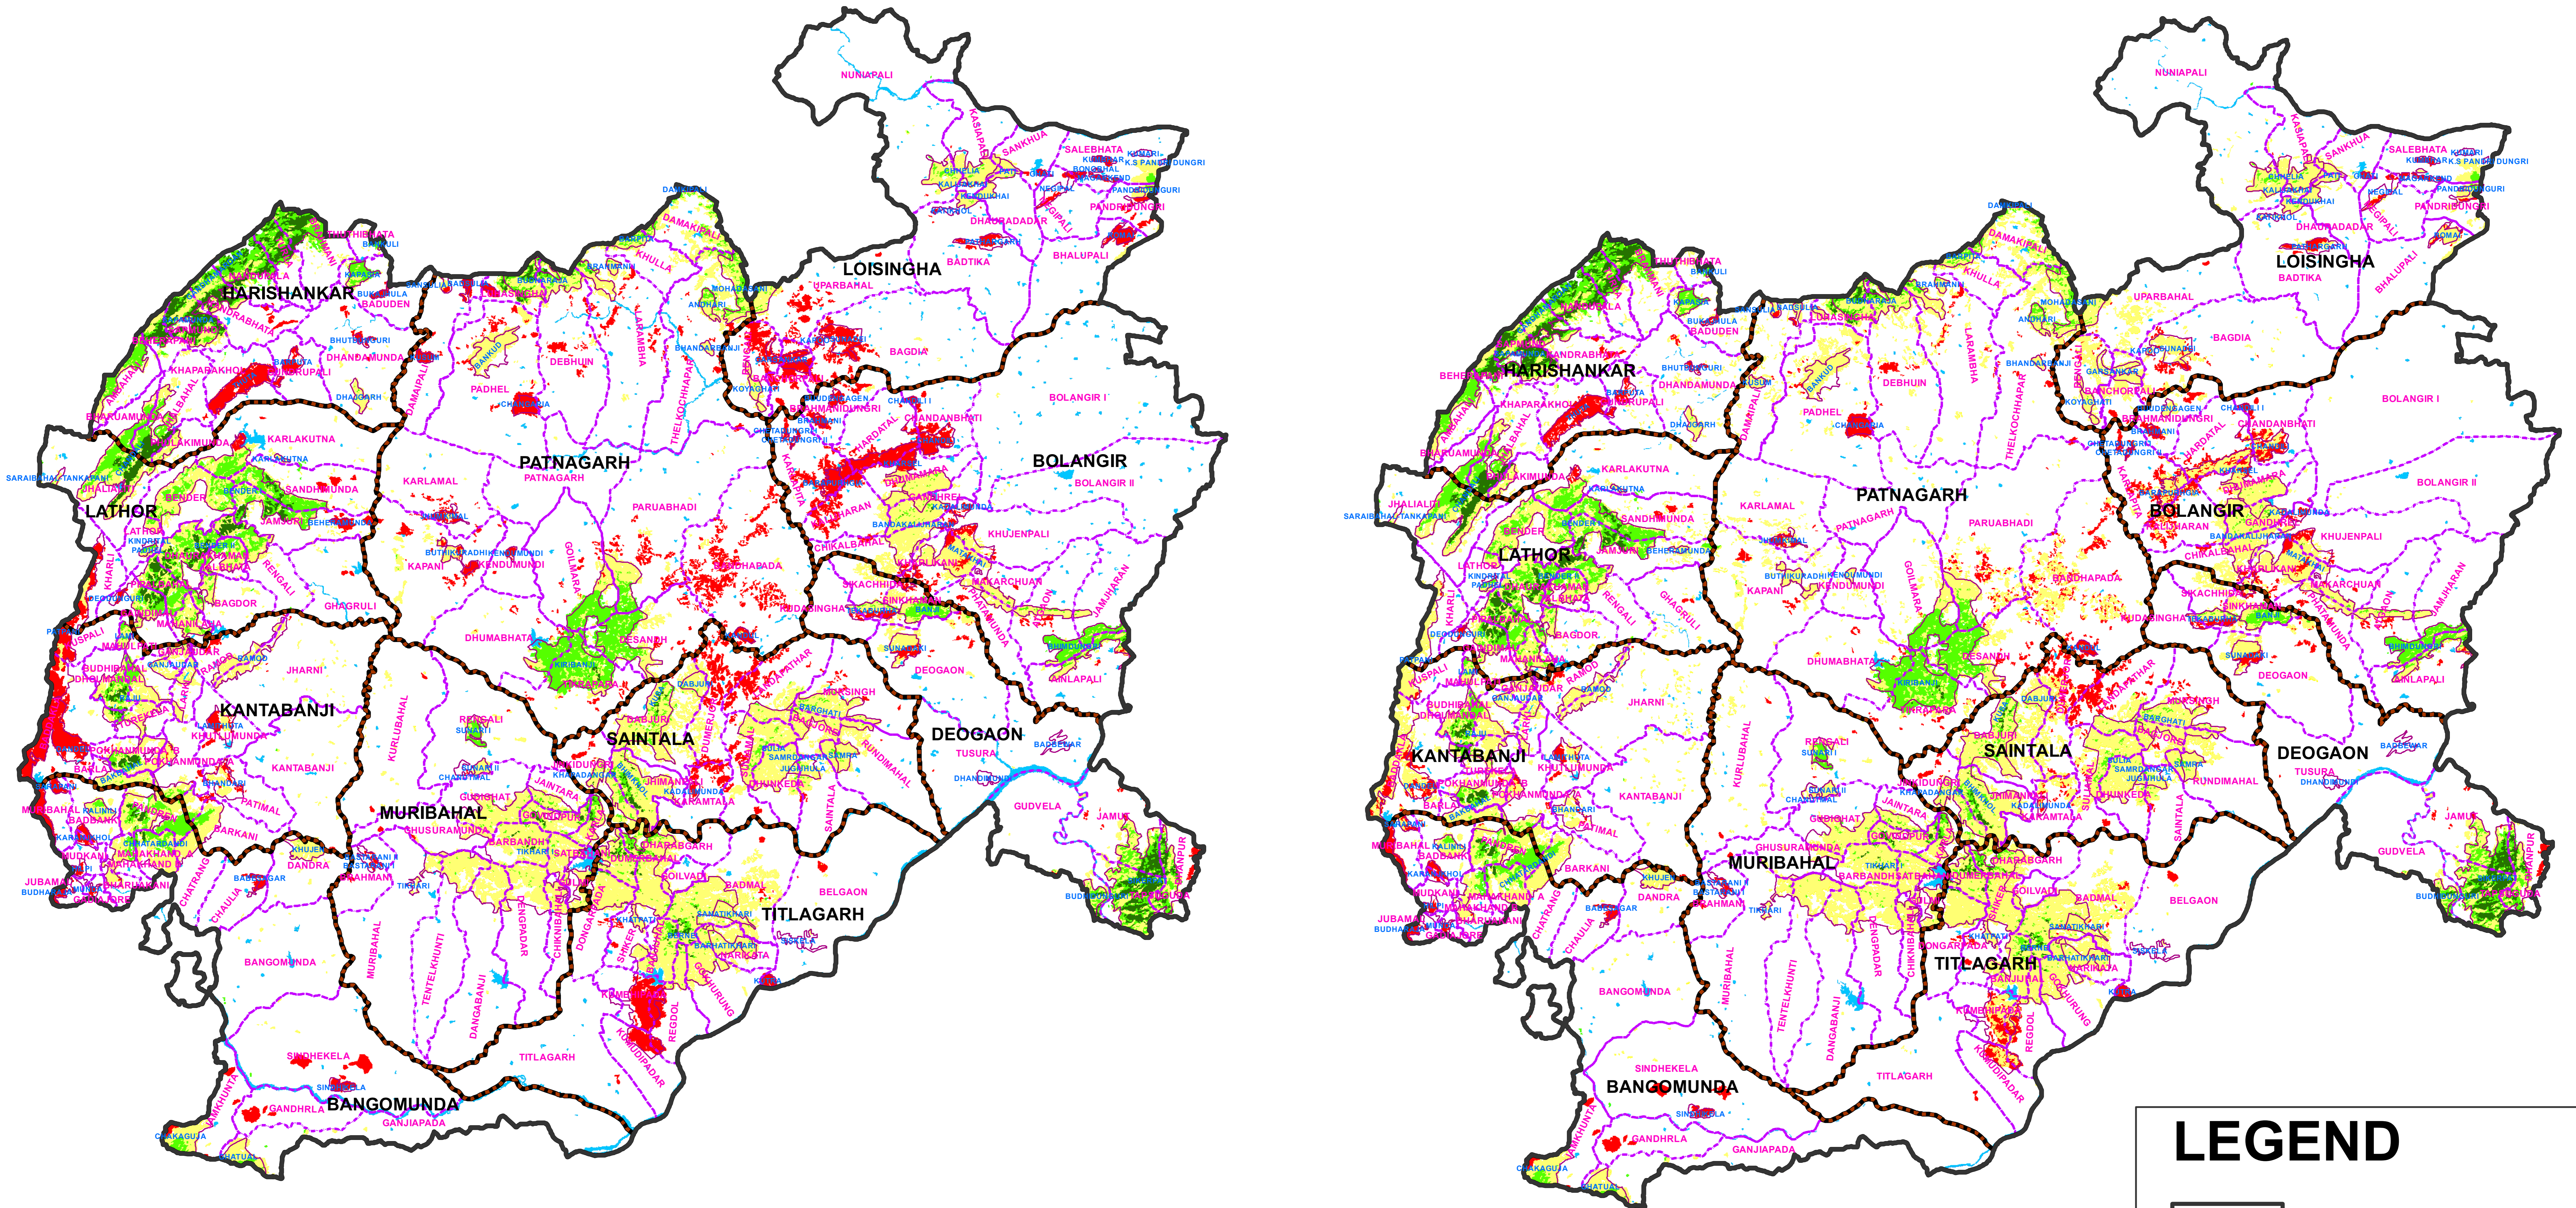

FOREST COVER CHANGE MAP OF BOLANGIR FOREST DIVISION,

2015

2017

LEGEND

- DIVISION BND
- RANGE BND
- BEAT BND
- FOREST BND

- Water
- Non-Forest
- Scrub
- Open Forest
- Moderately Dense Forest
- Very Dense Forest